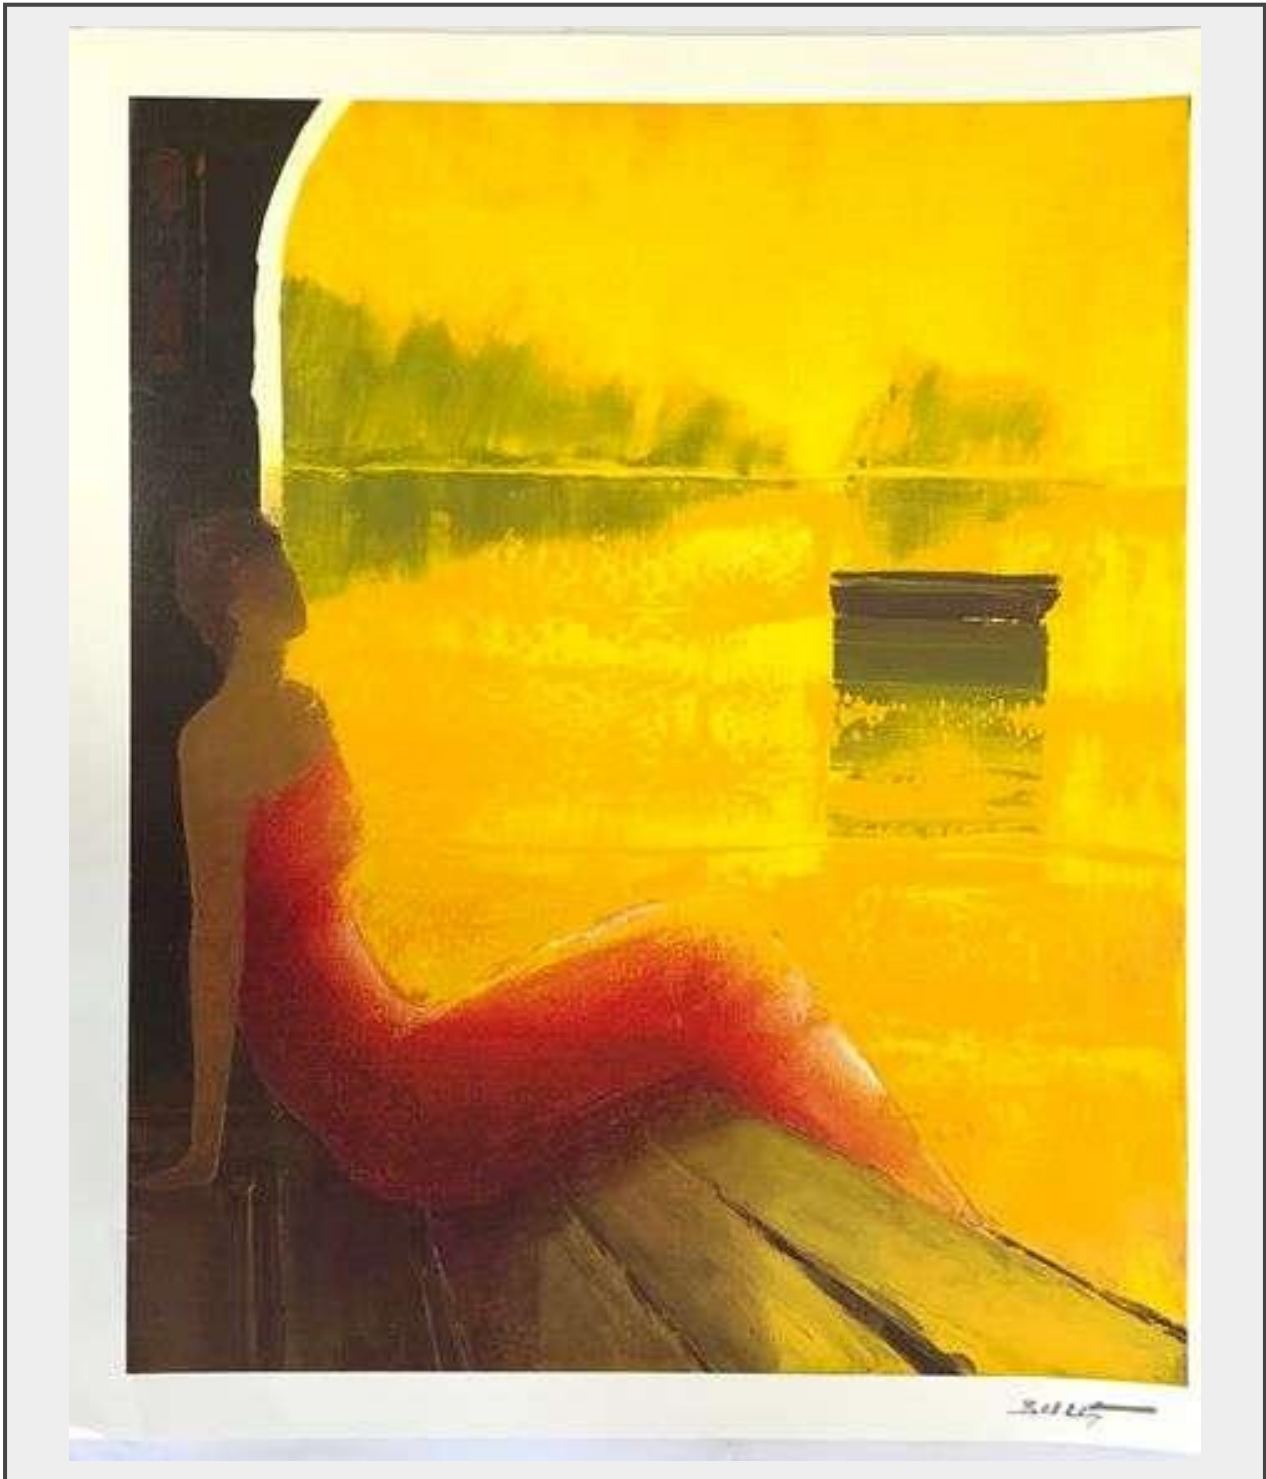

Sale Name: QUALITY ESTATES & COLLECTIBLES - ONLINE AUCTION SUNDAY JUNE 19TH!

LOT 91 - EMILE BELLET SERIOLITHOGRAPH 'D'OR ET DE REVE' WITH COA

Description

THIS IS A PARK WEST SERIOLITHOGRAPH BY ARTIST EMILE BELLET ON PAPER SIGNED IN THE PLATE. IT IS ENTITLED,

'D'OR ET DE REVE.' IT COMES WITH COA
FROM PARK WEST GALLERY. IT MEASURES
25 1/4" X 24."

IT IS IN EXCELLENT CONDITION READY
FOR FRAMING.

Quantity: 1

<https://www.auctionology.com/>