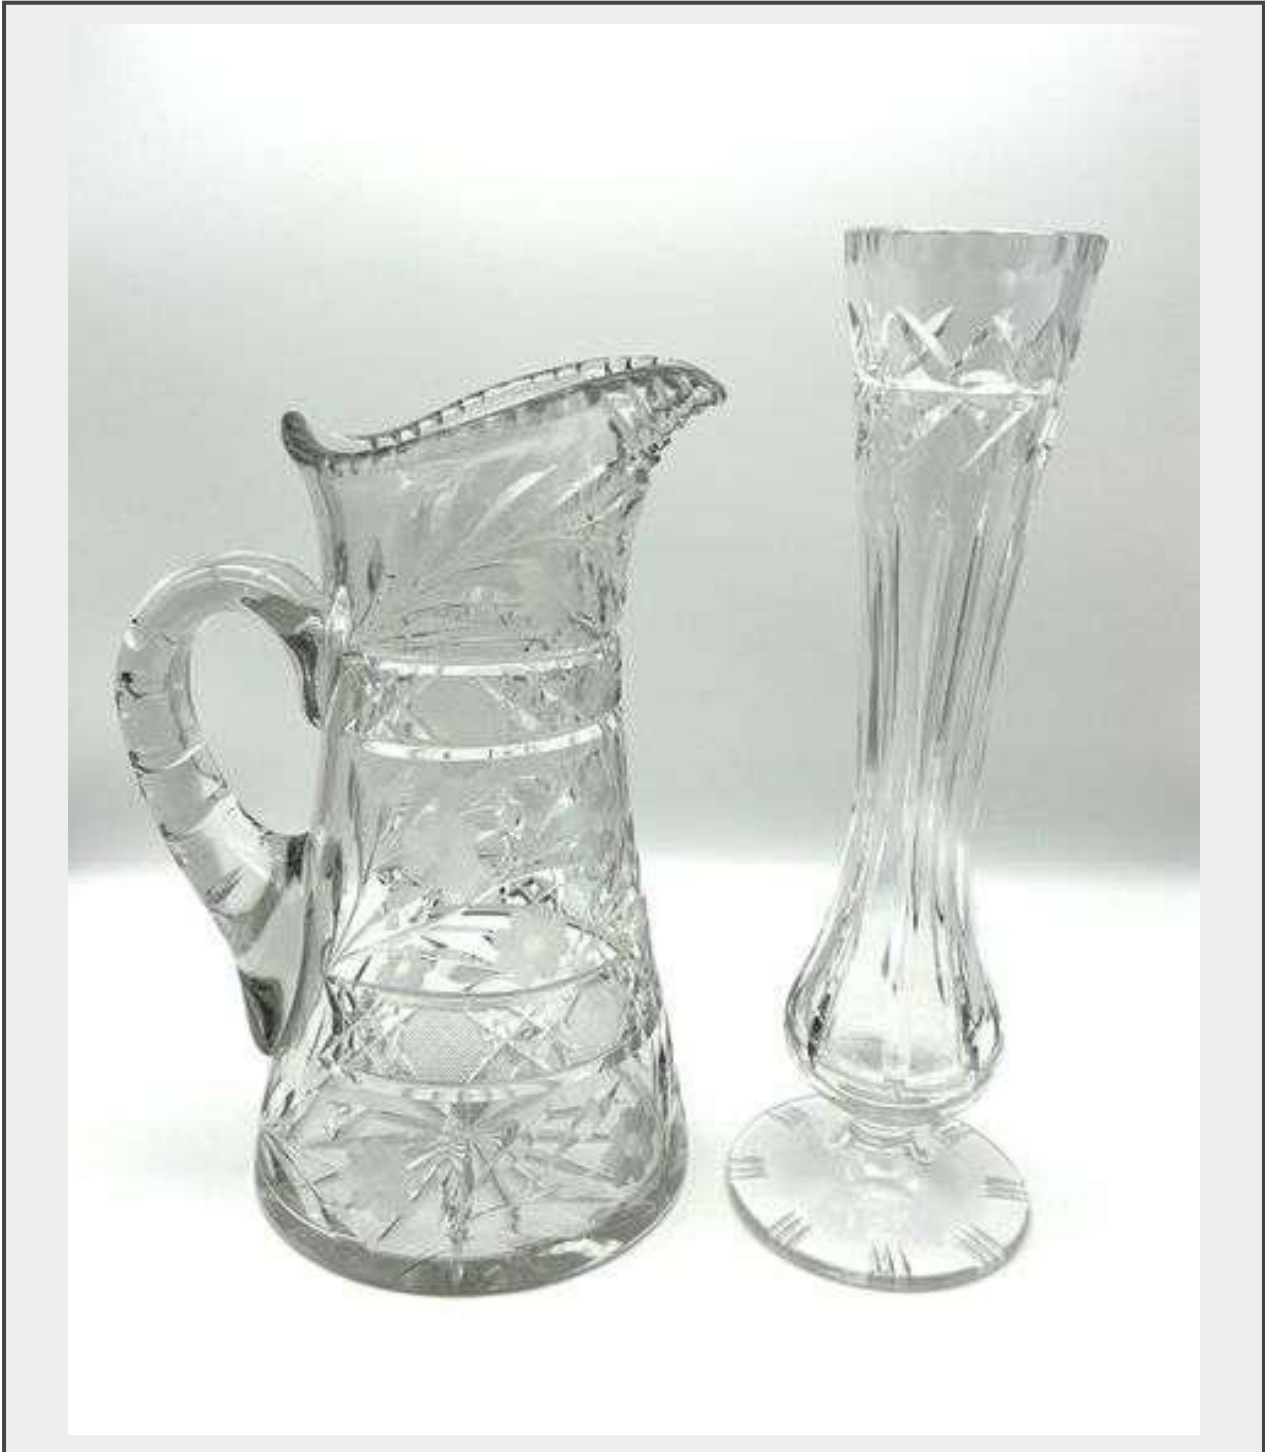

Sale Name: QUALITY ESTATES FINE ART, FURNITURE , FIREARMS & COLLECTIBLES - ONLINE AUCTION

LOT 149 - VINTAGE LEAD CRYSTAL CUT GLASS PITCHER AND VASE

Description

THIS IS A LOT OF TWO PIECES OF LEAD CRYSTAL GLASSWARE. IT INCLUDES A CUT GLASS PITCHER AND BUD VASE. THE

PITCHER MEASURES 10.5" IN HEIGHT AND THE VASE 12" IN HEIGHT. THEY ARE IN EXCELLENT CONDITION. THEY ARE UNMARKED.

Quantity: 1

<https://www.auctionology.com/>