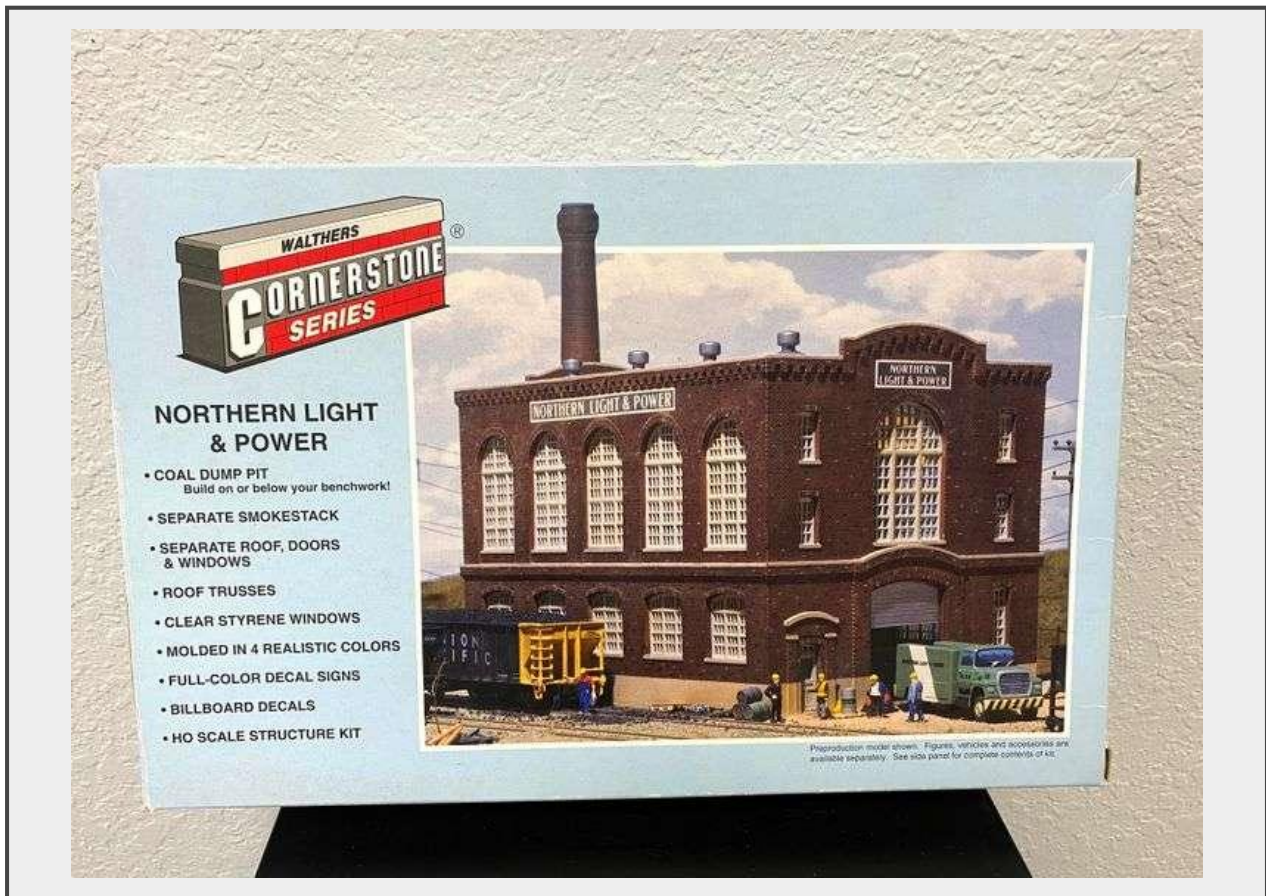

Sale Name: ONLINE ONLY - MOTORCYCLE, POWER & HAND TOOLS, SHOP EQUIPMENT, SPORTS MEMORABILIA, TRAINS, GUNS AND MORE!

LOT 112 - Walthers - Northern Power & Light Model Train Kit

Description

Walthers - Northern Power & Light Model Train Kit. HO Scale. This set has never been opened. Great addition to your train system.